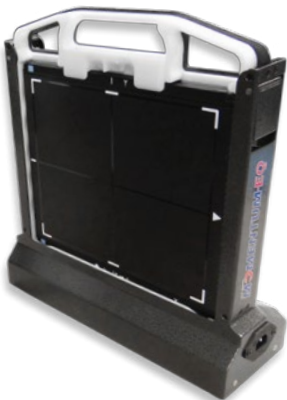

MOMENTUM-EQ

ALL-IN-ONE EQUINE WIRELESS DR SOLUTION

Introducing the new Momentum-EQ, the most lightweight, portable, all-in-one Equine DR solution available in it's class.

All-in-one Charging
Charge everything with one power cable

- Lightweight - under 18 lbs
Custom holders and design available on MO-EQ
- Built-in positioner

- Ergonomic custom panel and tablet holders
Accommodates all size hands for easy handling
- Rugged
Lightweight aluminum durable design
- Scratch resistant finish

10"x12" Premium Wireless DR Panel

Manufactured by Konica Minolta

DR Panel Specifications

- Lightest panel & holder at 4lbs
- Scintillator: CsI (Cesium)
- Cassette sized
- Imaging area: 10" x 12"
- 16-bit AD Conversion
- Battery life: > 150 images/4hrs
- Rapid charge enabled
- Warranty: 3 years
(7 year capacitor)