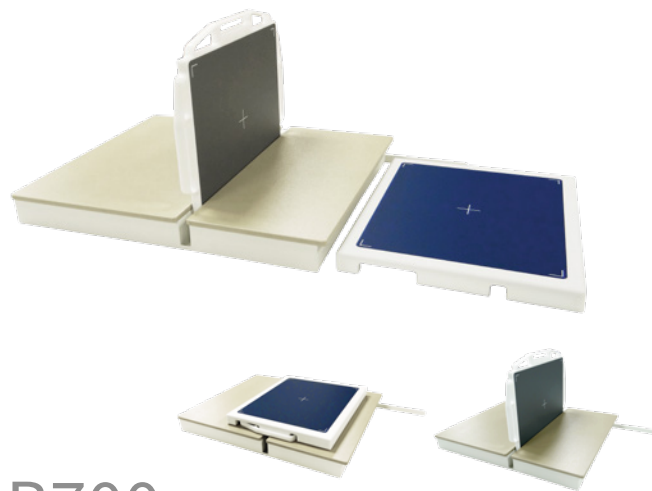

P-DRW Wireless Panel

Taking digital radiography to the next level with our Wireless Flat panel technology is 2020 Imaging's cassette-sized PDRW. Providing exceptional image quality, paired with advanced software features and functionality. The PDRW panel uses enhanced Gadolinium technology and has many unique features such as device-drop notification emails.

*Available for an additional cost. Contact sales for details.

X-CEL X-RAY RETRO-FIT KITS

FULLY DIGITAL WIRELESS FLATPANEL SOLUTION

FB700

LB700

MB700

P700/P75